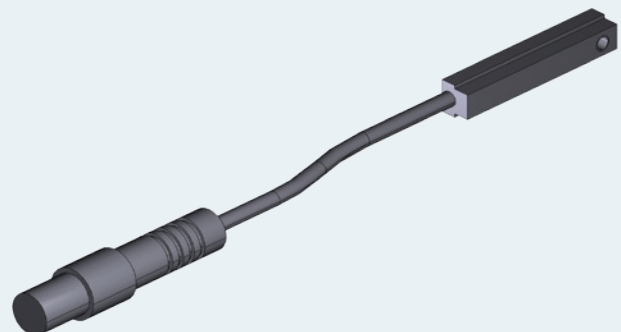

Instructions for Switches

Magnetic Field Sensors for Linear Systems

Reed Contact

R 15801

Part Number: R347601803
 Used in: PSK Modules
 With 2m cable and flying leads
 braun = brown
 weiß = white
 grün = green
 Changeover

R 12212

Part Number: R347600903
 Used in: CKK Modules ¹⁾
 With 2m cable and flying leads
 braun = brown
 weiß = white
 grün = green
 Changeover

R 10705

Part Number: R347602303
 Used in: CKK Modules ¹⁾
 With 0.3m cable and M8x1 connector
 Reference Compact Modules catalog
 for pin locations
 Changeover

Hall Sensor

H 15637

Part Number: R347601203
 Used in: CKK Modules ¹⁾
 With 2m cable and flying leads
 weiß = white
 grün = green / output
 braun = brown / 0V GND
 PNP NO

H 14118

Part Number: R347601003
 Used in: CKK Modules
 With 2m cable and flying leads
 weiß = white
 grün = green / output
 braun = brown / 0V GND
 PNP NC

H 15080

weiß	+3.8 ... 30 V/DC
grün	Ausgang
braun	0V, Masse

Part Number: R347601403
 Used in: CKK Modules ¹⁾
 With 2m cable and flying leads
 weiß = white
 grün = green / output
 braun = brown / 0V GND
 NPN NO