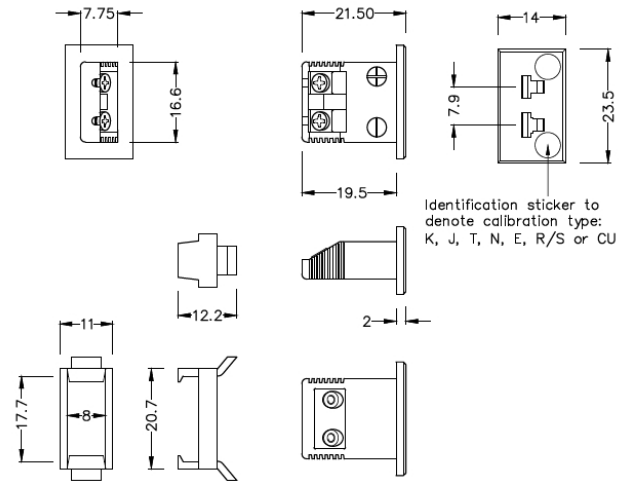

Miniature Rectangular Thermocouple Connector Fascia Socket IM-K-FF Type K IEC

Miniature Fascia Socket (with nylon mounting clip)
 (dimensions in mm)

General Description	All fascia mounting sockets are polarised by means of unequally sized pins
Thermocouple Type	K IEC
Connector Type	Fascia mounting socket
Connector Size	Miniature
Colour	Green
Max. Temperature	120°C
+Positive Contact	Nickel Chromium
-Negative Contact	Nickel Alloy
Standards Met	BS EN 50212:1997. RoHS